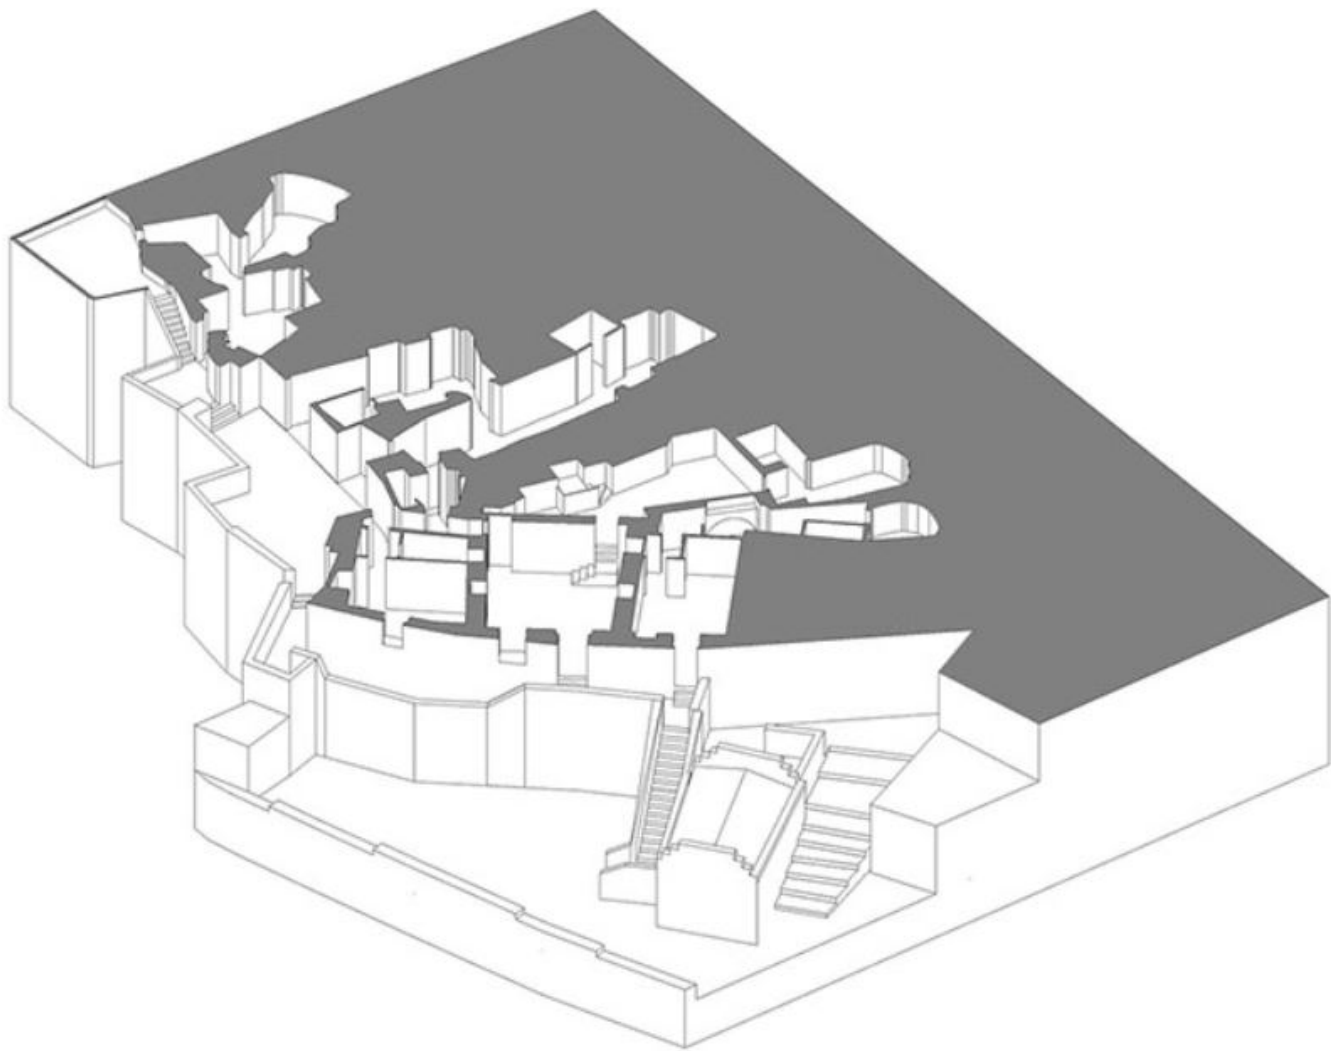

PROJECT dstudiod, meson ro studio

TYPE Hotel

STATE built

CUSTOMER private

LOCATION Matera, Italy

DIMENSION 700 mq

Marsan Veronica | Lokodi Maria |Kaplan Camberk

2 level

- portico
- the Romanian Athenaeum's main architectural feature

Marsan Veronica | Lokodi Maria | Kaplan Camberk

- graphical collage of cultural symbols
- CNC perforated panels, placed at a certain distance from the facade support