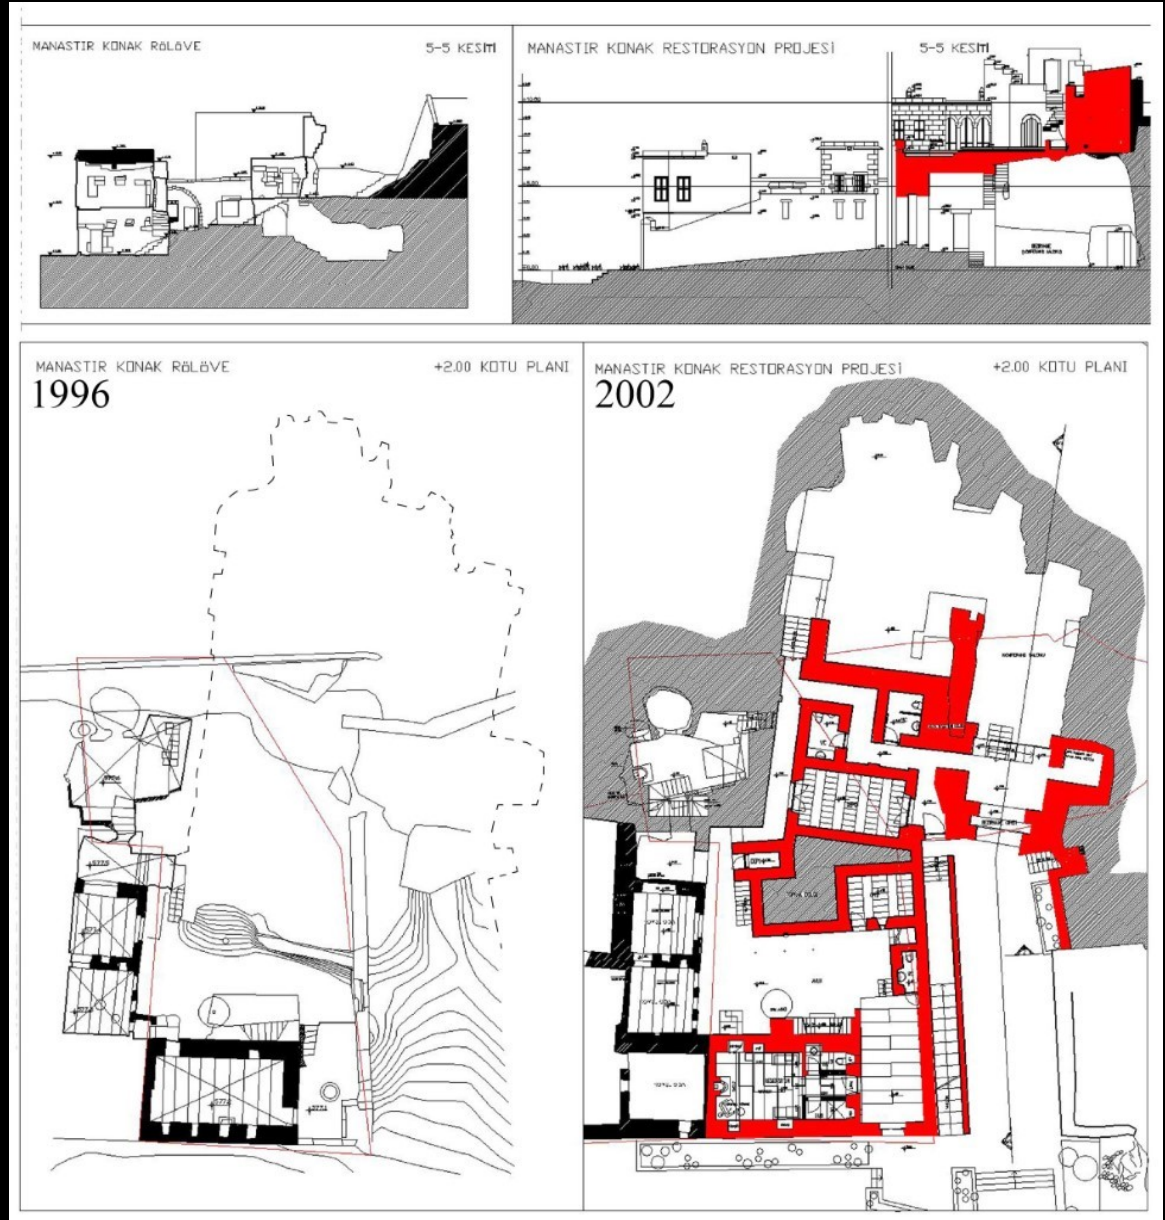

4 level

3 level

Hotel Mercure București, Romania

Architects Arhi Group

Area 6500.0 m²

Year 2015

- reinterpreted architectural and symbolic elements from the vicinity
- arched windows, altered with rectangular ones

- portico
- the Romanian Athenaeum's main architectural feature

Marsan Veronica | Lokodi Maria | Kaplan Camberk

- graphical collage of cultural symbols
- CNC perforated panels, placed at a certain distance from the facade support

1) Monastery Mansion (1996-2002)

2) Mansion with Tunnel (2001-2006)

3) Vasil Mansion (2005-2009)

4) Gemil Mansion (2007-2009)

5) White Mansion (2010-2011)

6) Tiraz Mansion (2012-2013)