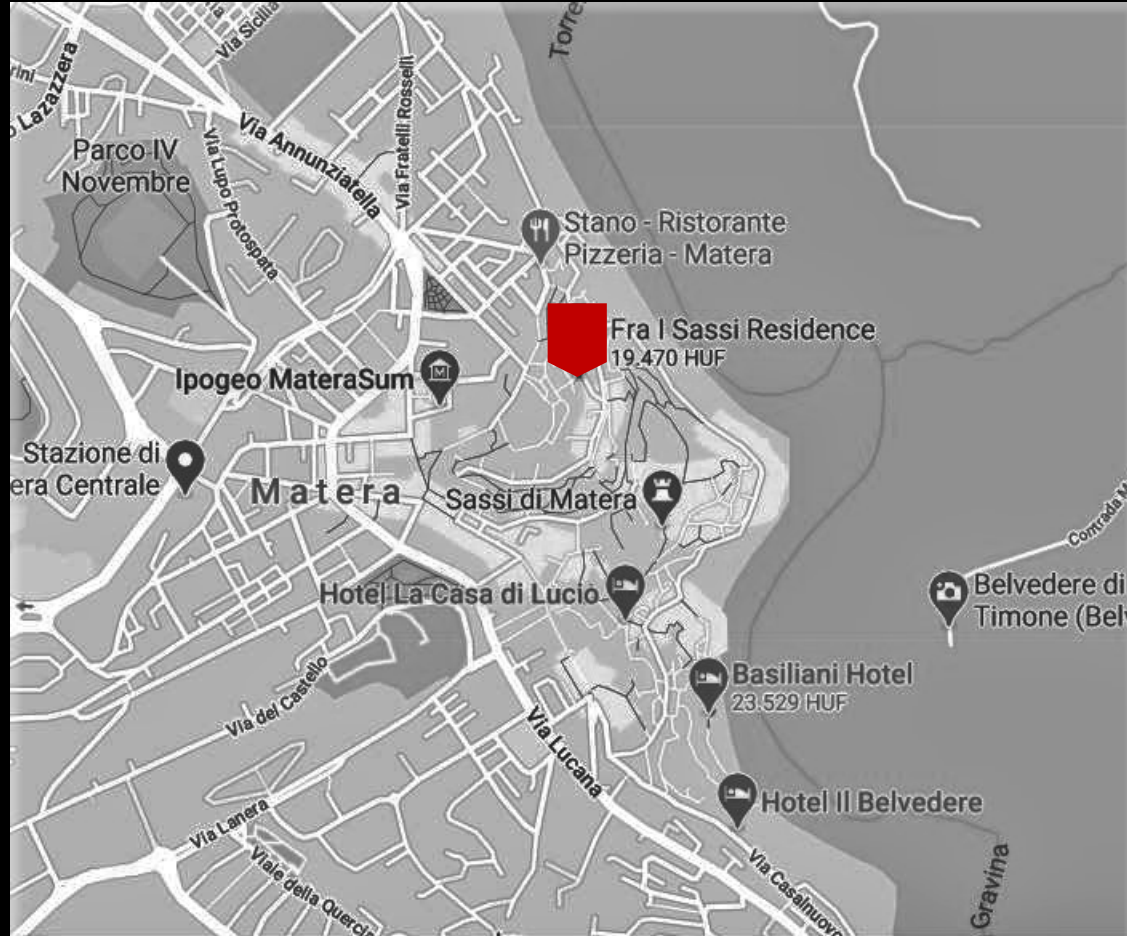

Interdisciplinary Project Based Design S

[motivang examples]

Marsan Veronica | Lokodi Maria | Kaplan Camberk

Year 2016

Fra i Sassi Residence

This accommodation is located in Sasso Barisano (Matera, Italy), in the heart of this huge Unesco heritage.