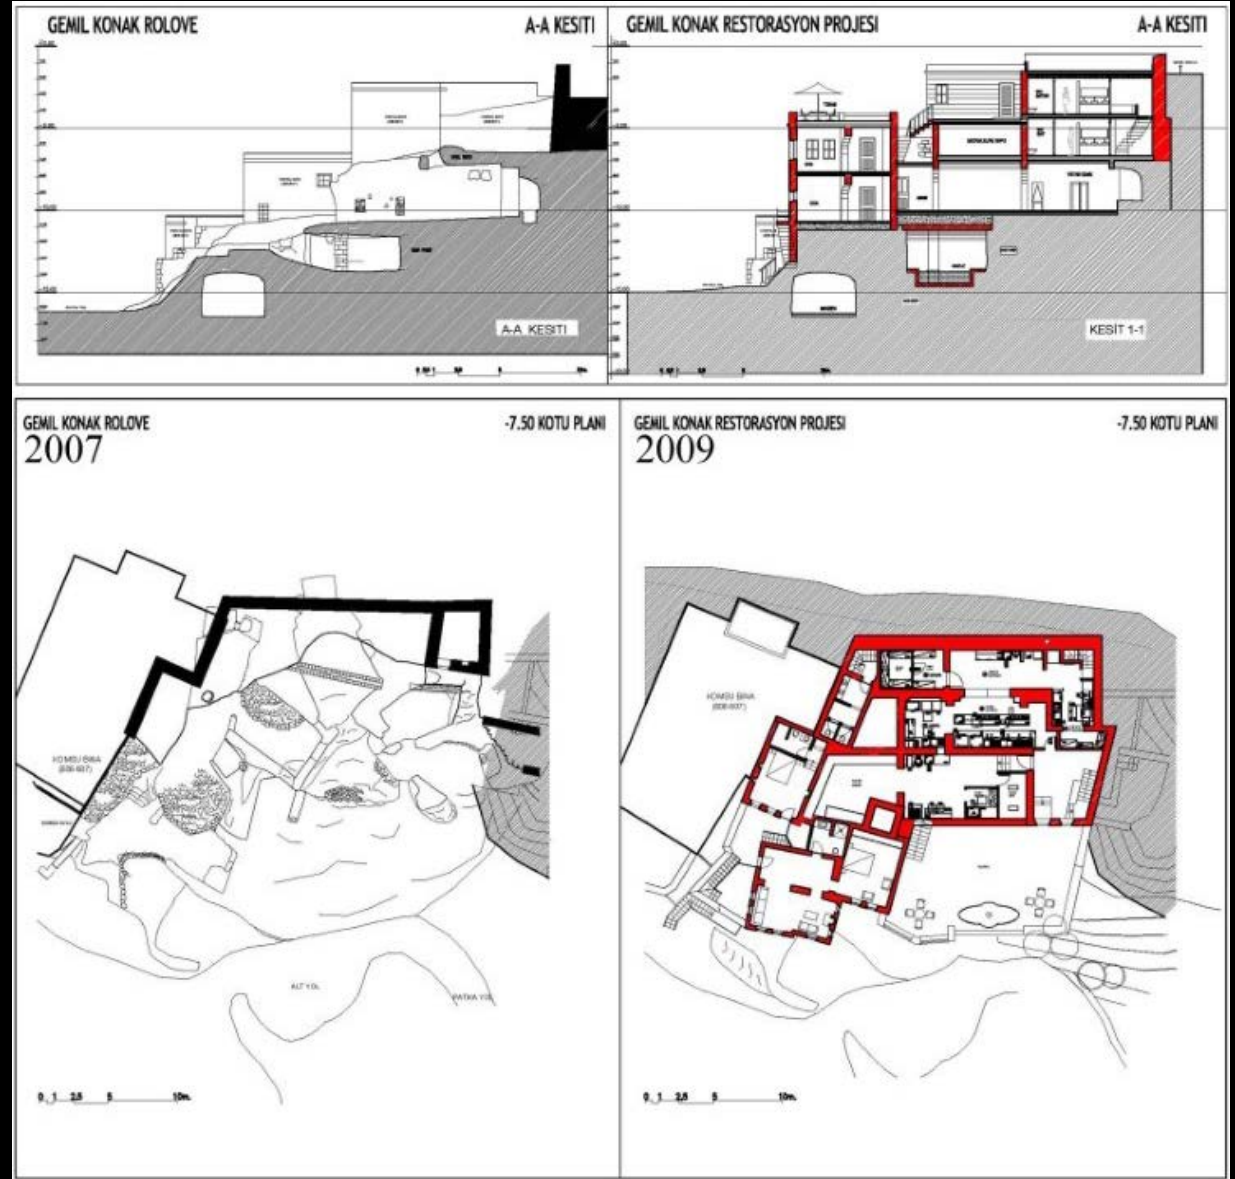

PROJECT dstudiod, meson ro studio

TYPE Hotel

STATE built

CUSTOMER private

LOCATION Matera, Italy

DIMENSION 700 mq

Marsan Veronica | Lokodi Maria |Kaplan Camberk

2 level

4 level

3 level

Hotel Mercure București, Romania

Architects Arhi Group

Area 6500.0 m²

Year 2015

- reinterpreted architectural and symbolic elements from the vicinity
- arched windows, altered with rectangular ones

- portico
- the Romanian Athenaeum's main architectural feature

Marsan Veronica | Lokodi Maria | Kaplan Camberk

- graphical collage of cultural symbols
- CNC perforated panels, placed at a certain distance from the facade support

1) Monastery Mansion (1996-2002)

2) Mansion with Tunnel (2001-2006)

3) Vasil Mansion (2005-2009)

4) Gemil Mansion (2007-2009)

5) White Mansion (2010-2011)

6) Tiraz Mansion (2012-2013)