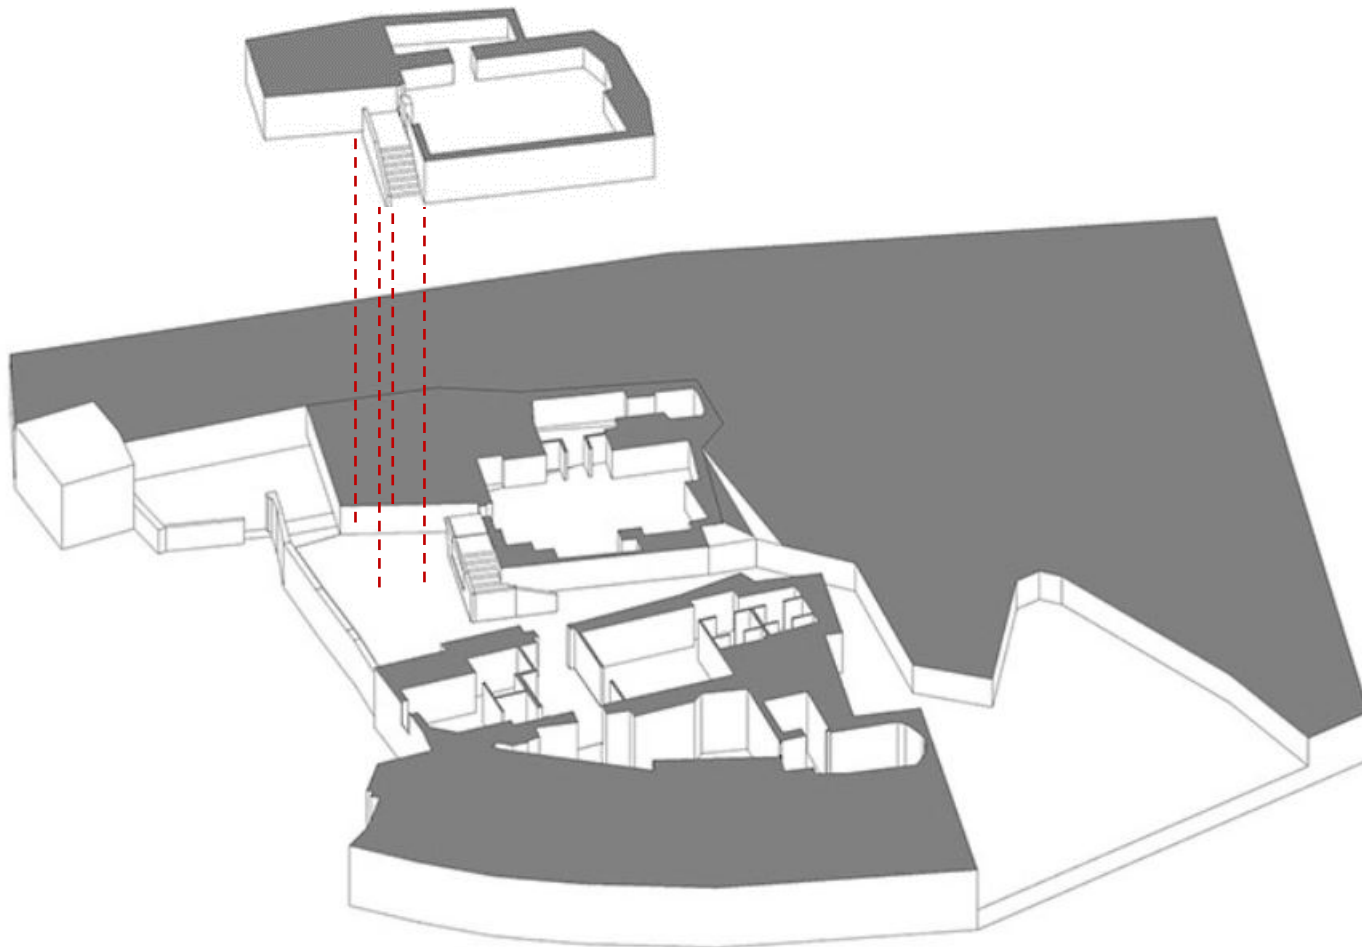

PROJECT dstudiod, meson ro studio

TYPE Hotel

STATE built

CUSTOMER private

LOCATION Matera, Italy

DIMENSION 700 mq

Marsan Veronica | Lokodi Maria |Kaplan Camberk

2 level

4 level

3 level

Hotel Mercure București, Romania

Architects Arhi Group

Area 6500.0 m²

Year 2015

- reinterpreted architectural and symbolic elements from the vicinity
- arched windows, altered with rectangular ones

- portico
- the Romanian Athenaeum's main architectural feature

Marsan Veronica | Lokodi Maria | Kaplan Camberk

- graphical collage of cultural symbols
- CNC perforated panels, placed at a certain distance from the facade support