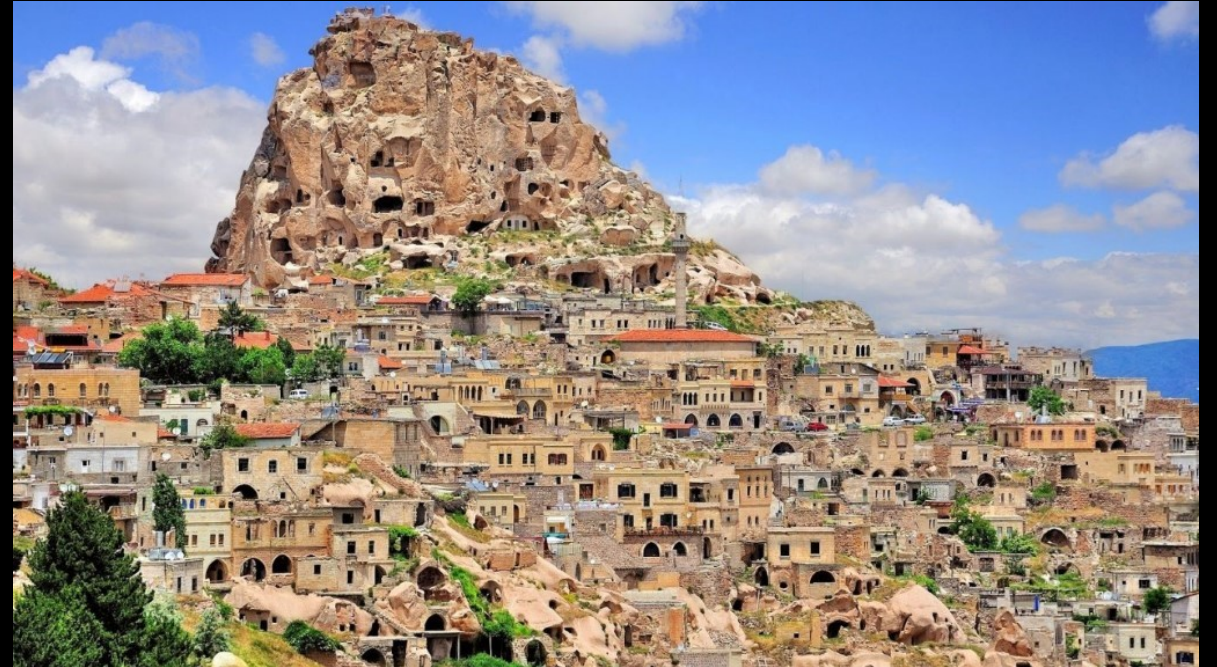

Uchisar Historical Village