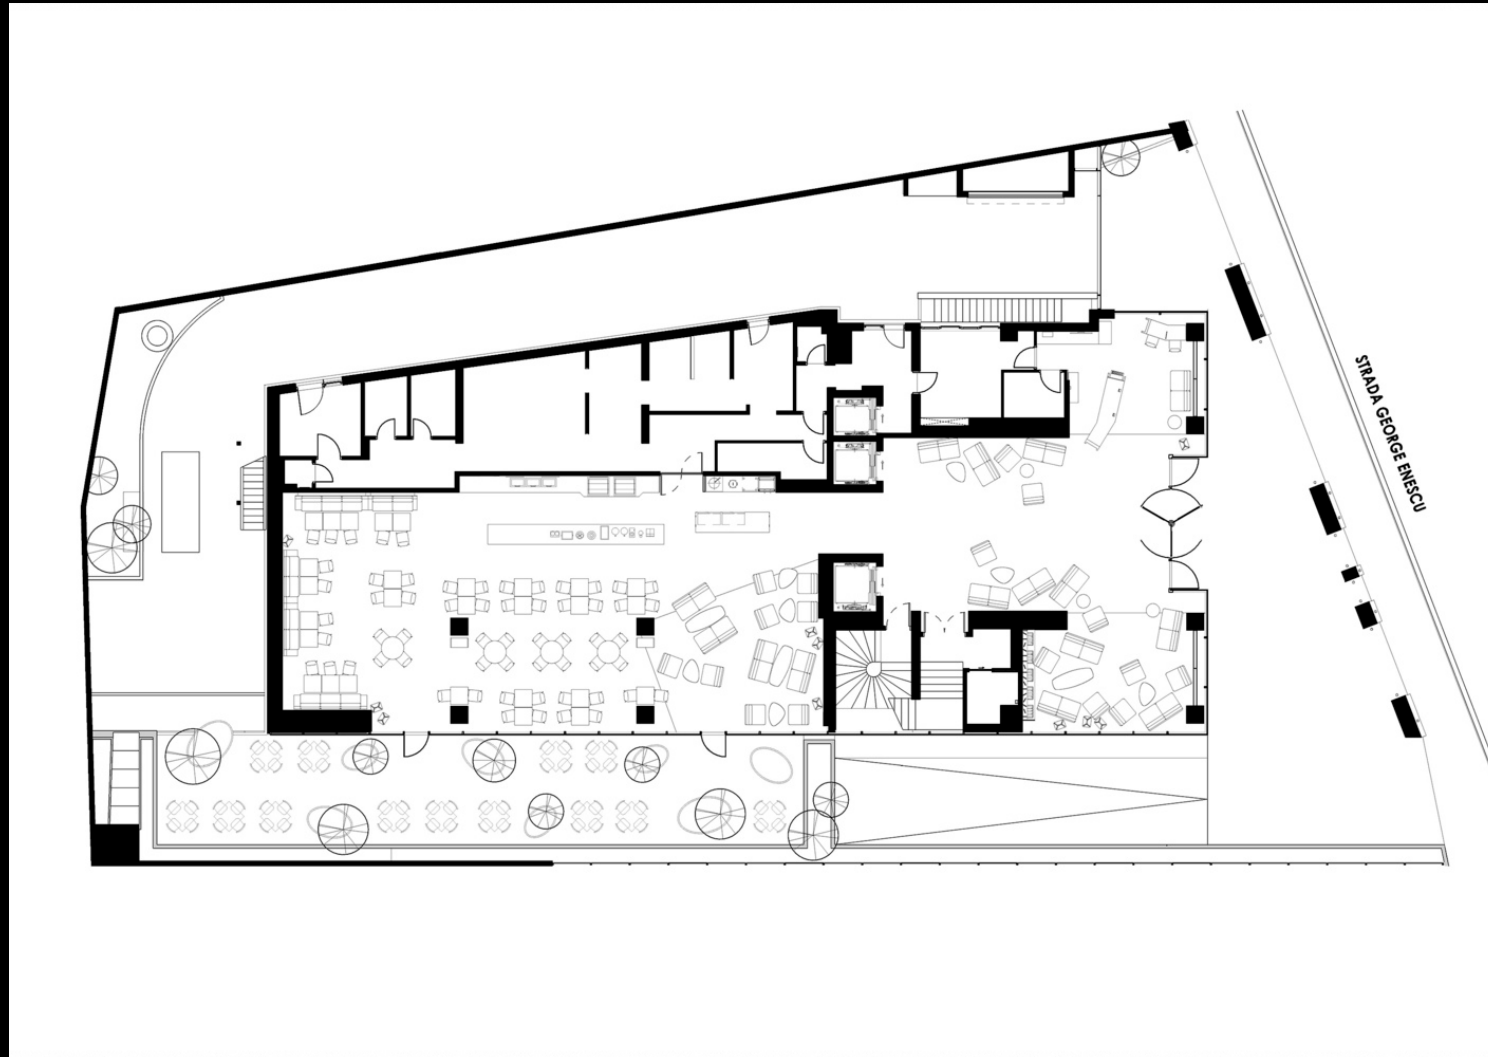

Marsan Veronica | Lokodi Maria | Kaplan Camberk